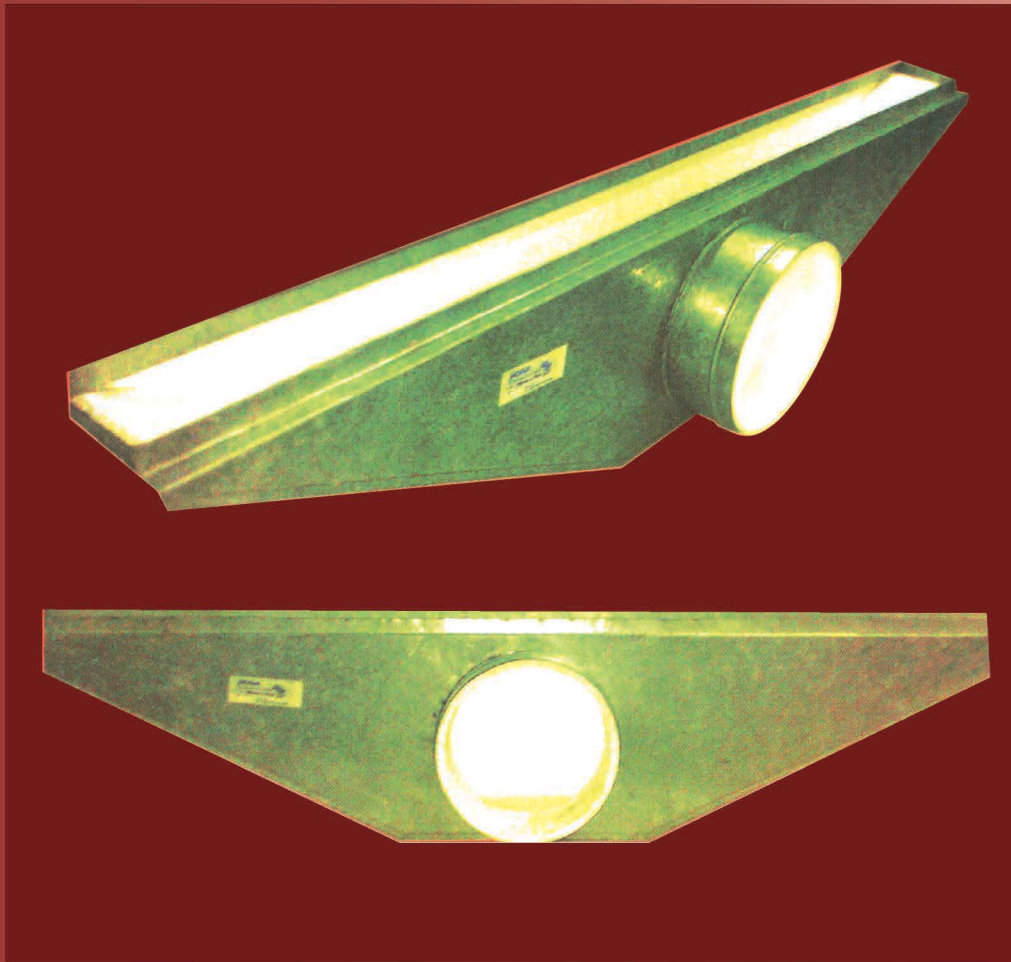

PLENUM BOX

AIR DISTRIBUTION EQUIPMENT

Application

Plenum Box is designed to distribute the air flow and from duct through many diffusers and grilles or Linear Slot Diffuser.

Technical Information

Plenum Box and dimension adapted with any size of requirements. And also insulated by Styrofoam.

Construction

The body of Plenum Box made by galvanized steel and insulated with Styrofoam.